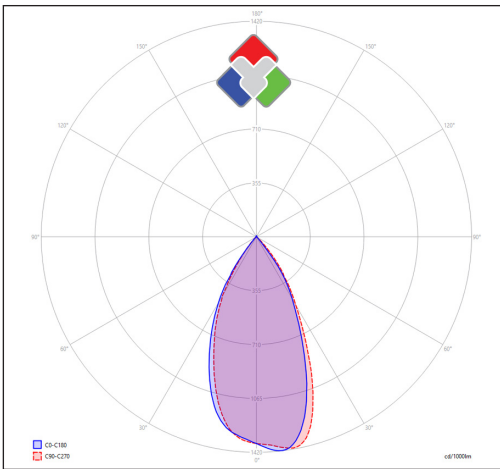

Photometric diagram

Areas of application

Office spaces / meeting rooms / showrooms / shops / corridors / classrooms

Extra information

All information, specification texts, photos, technical drawings, connection diagrams, photometric .LDT files can be found via this clickable direct link: <https://www.voltron-lighting.com/product/EN/80/1716/OR_modules_60cm--OR-600-4000K-UGR16-B> or can be requested through your contact person.